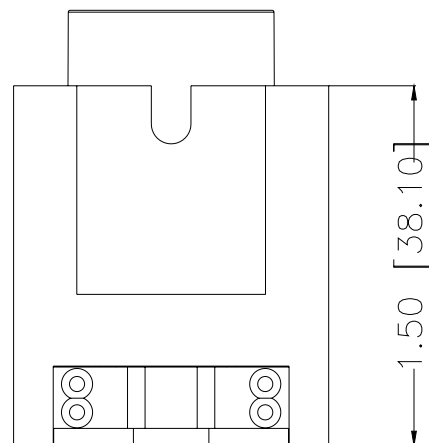

Catalog No.	Description
HH-701	Male HO Socket

A & L Electric Sales

Tomorrows lighting for a Greener Planet