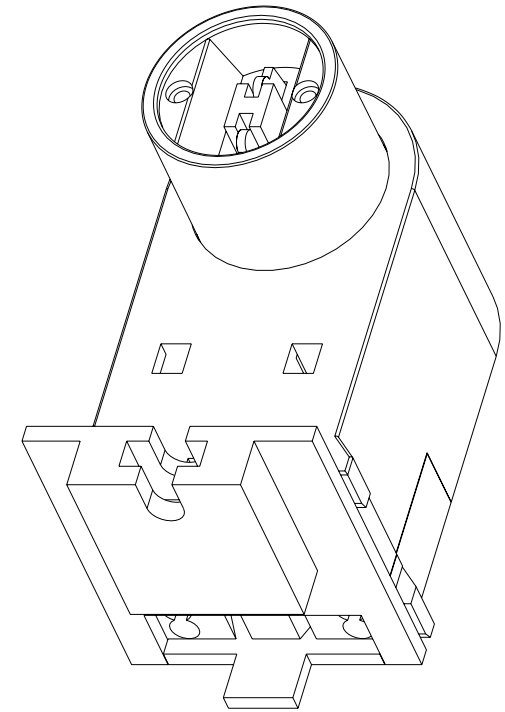

Catalog No.	Description
HH-701	Male HO Socket

A & L Electric Sales

Tomorrows lighting for a Greener Planet