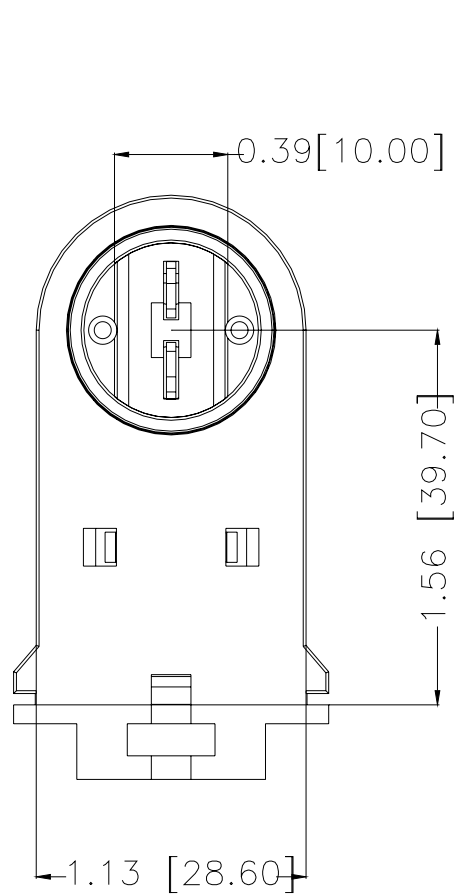

Catalog No.	Description
HH-701	Male HO Socket

A & L Electric Sales

Tomorrows lighting for a Greener Planet