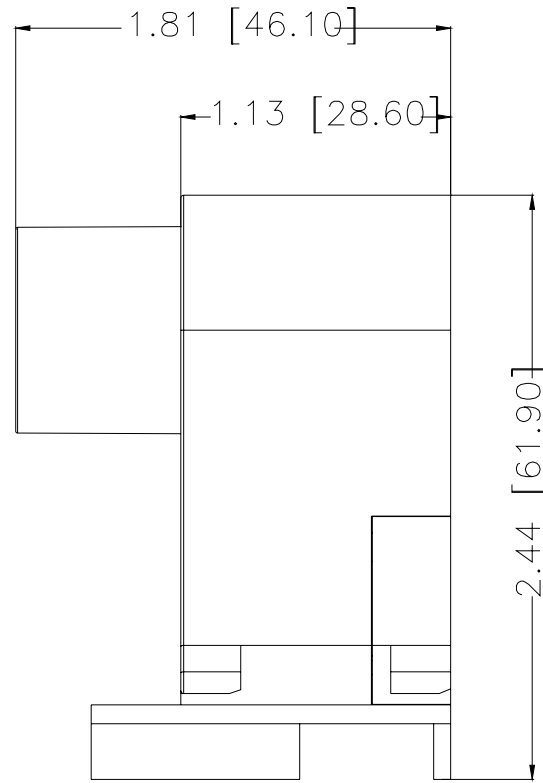

Catalog No.	Description
HH-701	Male HO Socket

A & L Electric Sales

Tomorrows lighting for a Greener Planet