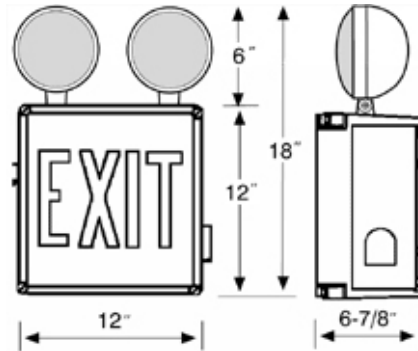

A & L Electric Sales

Tomorrows lighting for a Greener Planet

Exit Sign WLXTE & Wet Location Combo Unit

Features

- ABS, corrosion resistant UV Stabilized enclosure.
- AC only or self-powered models.
- Universal 120/277 VAC Operation.
- Removable Directional indicators.
- Extremely low operating costs.
- 80-Year light source life expectancy.
- Meets NFPA Life Safety 101, NEC, OSHA, NEC, Local and State Codes.

Ordering Information

AC Only Units

Catalog Model #	Letter Color	Voltage Input	Lamp Type	Warranty
WLXTER	Red	120/277	LED	Yes
WLXTEG	Green	120/277	LED	Yes

Battery Backup Units

Catalog Model #	Letter Color	Voltage Input	Lamp Type	Emergency Operation	Warranty
WLXTEREM	Red	120/277	LED	90-Min	Yes
WLXTEGEM	Green	120/277	LED	90-Min	Yes