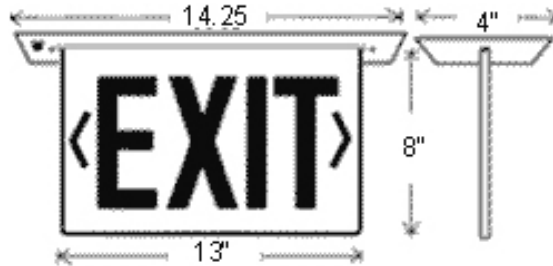

A & L Electric Sales

Tomorrows lighting for a Greener Planet

Exit Sign Model RELXTE

Features

- Compact, low-profile design.
- Energy consumption of less than 3 watts for AC only and less than 5 watts for battery backup units.
- Emergency battery backup model (EM) is completely self-contained.
- Infield installable directional indicators.
- Standard AC and emergency units available.
- AC on indicator light and test switch (EM units only)
- Sealed lead battery on emergency (EM) units.
- 120/277 Volt Operation.

Ordering Information

Recessed Mount Unit

(Ex. Cat.# RELXTE1RCAEM)

Series	Number of Faces	Panel Color	Ceiling Trim Plate Finish	Operation
RELXTE	1-Single Face 2-Double Face	RC - Red on Clear GC - Green on Clear	W- White B - Black A - Anodized Aluminum	Blank - AC only EM - Battery Backup