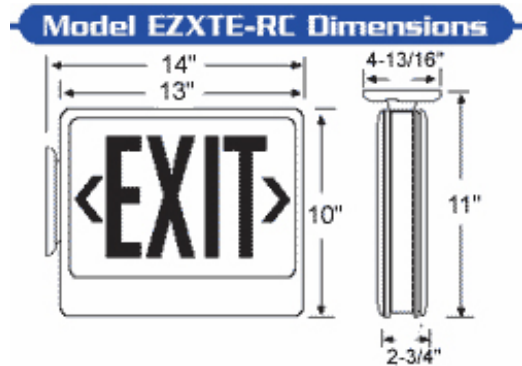

## Exit Sign LED Remote Capable Model EZXTE-RC

### Features

- Universal 120/277 VAC operation.
- Damp location rated.
- Universal canopy included.
- Universal canopy included.
- Universal K/O chevrons.
- Larger Battery for Remote Capacity.

### Ordering Information

Remote Capability LED Exit Ordering Information ( Example Catalog # EZXTEU2GWEM-RC )					
Series	Canopy	Number of Faces	Letter Color	Housing Color	Remote Capable
EZXTE	U - Universal mounting canopy included	1 - Single Face 2 - Double Face	R - Red G - Green	W - White B - Black	EM-RC