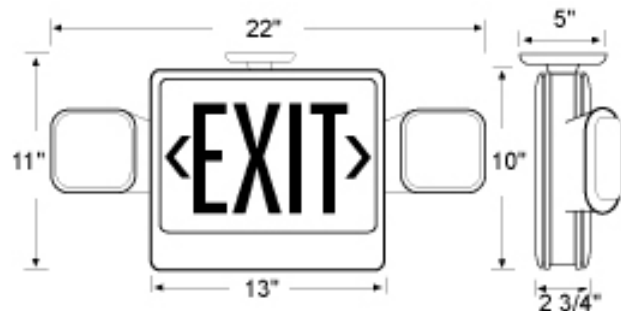

A & L Electric Sales

Tomorrows lighting for a Greener Planet

Combo LED Emergency/Exit Sign Model CXTE

Features

- Universal mounting canopy for top installation.
- Energy consumption of less than 4 watts for red letters and less than 5 watt for green letters
- Compact, low profile design in neutral finish.
- LED lamp life of 25 years.
- Push to test switch.
- 6-Volt pure lead, maintenance-free battery.
- Automatic, low voltage disconnect (LVD).
- Universal transformer for 120 or 277 VAC operation.
- Two fully adjustable, glare-free lighting heads.
- Injection-molded, V-O flame retardant, high impact, thermoplastic housing.

Ordering Information

Models available for Quick Ship Program:	Series	Canopy	Face 1 or 2	Letter Color R or G	Housing W or B	Warranty
Model # CXTEU1RW Model # CXTEU2RW Model # CXTEU1GW Model # CXTEU2GW	CXTE	U - Universal mounting canopy included	1 - Single Face 2 - Double Face	R - Red G - Green	W - White B - Black	Yes