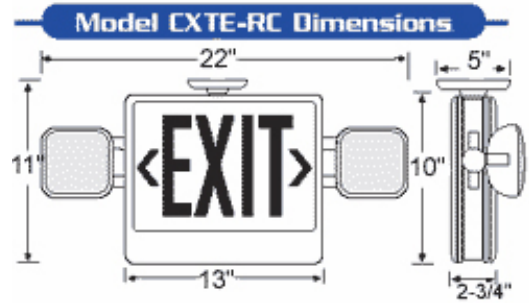

A & L Electric Sales

Tomorrows lighting for a Greener Planet

Combo LED Emergency/Exit Sign Remote Capable Model CXTE-RC

Features

- Universal 120/277 VAC operation.
- Damp location rated.
- Universal canopy included.
- Universal canopy included.
- Universal K/O chevrons.
- Larger Battery for Remote Capacity.

Ordering Information

Remote Capability Combo Ordering Information (Example Catalog # CXTEU1RW-RC)					
Series	Canopy	Number of Faces	Letter Color	Housing Color	Remote Capable
CXTE	U - Universal mounting canopy included	1 - Single Face 2 - Double Face	R - Red G - Green	W - White B - Black	RC