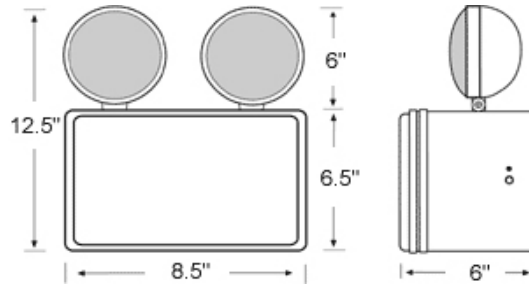

A & L Electric Sales

Tomorrows lighting for a Greener Planet

Emergency Lighting Unit (Wet Location) Model TFX2

Features

- ABS, corrosion resistant UV Stabilized enclosure.
- Dual 120 or 277 VAC input, field selectable.
- Automatic brownout feature.
- Solid-state charging circuit.
- Solid-state line-latched low voltage disconnect provides 100% load disconnect protection to guard against battery deep discharge.
 - Short circuit and overload protection on DC output circuit.
- Sealed momentary test switch.
- Sealed AC ready light.
- Wet location listed.