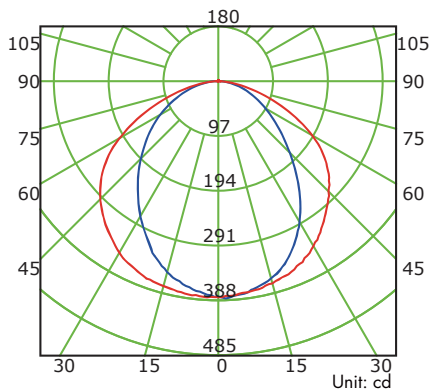

LED Landscape Light

Features:

- Rugged aluminum housing with UV resistant powder coat finish offers outstanding corrosion protection.
- Delivers up to 550lm-1,000 lm while power consumption are 12W.
- Wide Flood beam spread 7H x 7V
- Long life LEDs lasting up to 50,000hours.
- IP66 rated and suitable for use in ambients from -20°C to 45°C.

Applications:

- Facade, Wall Washing, Landscape lighting, Poster board lighting, Building lighting.

Luminous Intensity Distribution:

Dimensions: (mm/inch)

Item No.	Volt (V)	Power (W)	Lumen (LM)	Life (H)	CRI	Beam Angle	Size (inch)	Location
L02403	AC/DC 12-24	12	900/1000/1100	50000	80	7H x 7V	4 5/7" * 3" * 1 1/4"	Wet Location

Color Temperature: 3000/5000K

Mounting Bracket: 1/2" knuckle Mount