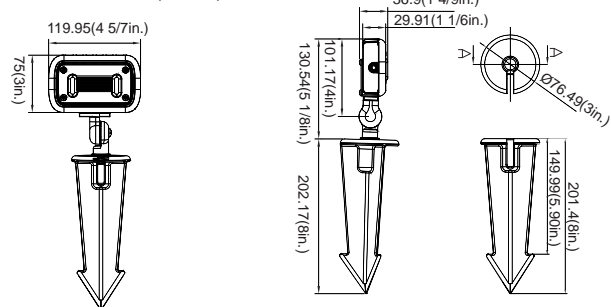

Applications:

- Facade, Wall Washing, Landscape lighting, Poster board lighting, Building lighting.

Luminous Intensity Distribution:

Dimensions: (mm/inch)

Item No.	Volt (V)	Power (W)	Lumen (LM)	Life (H)	CRI	Beam Angle	Size (inch)	Location
L02403	AC/DC 12-24	12	900/1000/1100	50000	80	7H x 7V	4 5/7" * 3" * 1 1/4"	Wet Location

Color Temperature: 3000/5000K

Mounting Bracket: 1/2" knuckle Mount