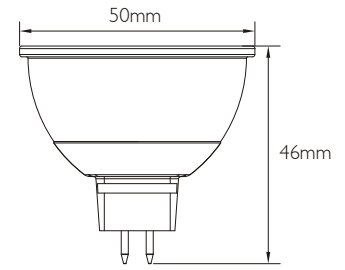

MR16 Series

MR16-7W-DIM

Ra > 80

SKU#	Item	Power	Voltage	P.F.	Cap	Lumens	C.C.T	Ra	B.A.	Dim	Lifetime	Replace	pcs carton	carton size
8004570	MR16N7WDIMCOB8040W30K	7W	12V/AC/DC	>0.9	GU5.3	550lm	3000K	>80	40°	Yes	25,000 h	50W	100	56*27.5*16
8004587	MR16N7WDIMCOB8040W50K	7W	12V/AC/DC	>0.9	GU5.3	550lm	5000K	>80	40°	Yes	25,000 h	50W	100	56*27.5*16