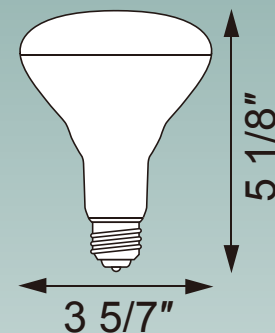

Application:

Widely used in all kinds of Downlight.

BR30 E26

Item	Description	Power (W)	Lumen (LM)	PF	Size (inch)	Dimmable	CRI	Beam Angle(°)	Base	Certificate
L01676	BR30 DIM	10	700	>0.9	D3 5/7"*H5 1/8"	Yes	80	100°	E26	UL/CUL/FCC/ES

Volt: 120V Color Temperature: 2700/3000/5000K
 Life: 25000H Location: Damp Location
 Material: Plastic+Aluminum