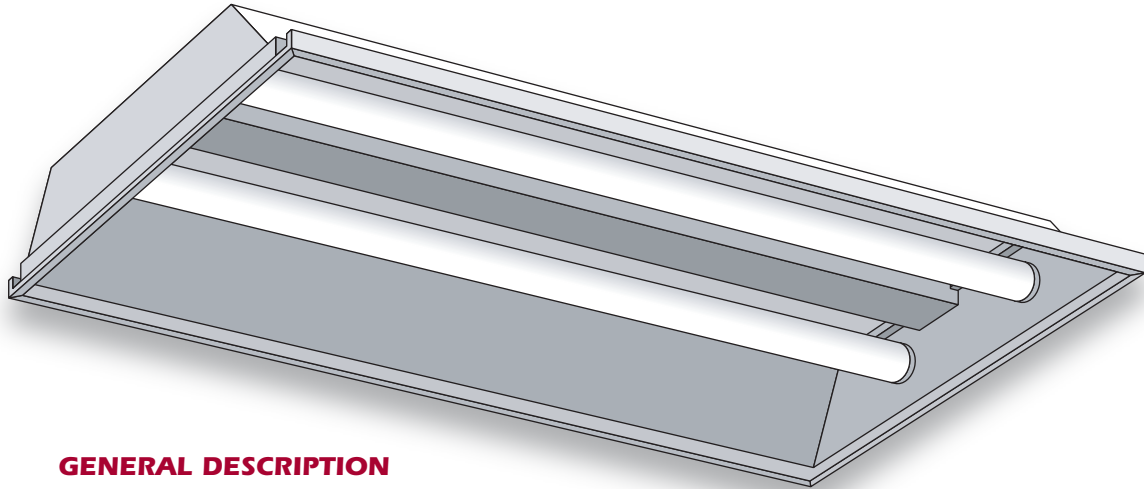

A & L Electric Sales

Tomorrows lighting for a Greener Planet

2x2 & 2x4 Lay-In

GENERAL DESCRIPTION

Recessed lay-in 2 x 2 and 2 x 4 fixtures for use with prismatic lenses or celled louvers in exposed T-bar ceilings. The body is the same shape for 2 x 2 and 2 x 4 units.

SPECIFICATIONS

Housing: 3- 3/4" deep. Die-formed standard or 20-gauge steel with rounded side flanges for safe handling. Embossed for maximum rigidity. Four corner tie points for safety wire supports.

Ends: Snap into housing and can be additionally secured with #8 x 3/8" screw or 1/8" pop rivet with 1/8" to 3/16" grip (not included). Same ends fit 2 x 2 and 2 x 4.

Socket Plate: Snap-in type, available in 2, 3, 4 and U-lamp. Four-light and U-lamp use the same plate. Sockets are tilted forward to provide positive spring action contact with lamps. Same socket plates fit 2 x 2 and 2 x 4.

Ballast Cover: Snaps in without tools for easy installation.

Access Plate: Snaps in for simple ballast lead hook-up without removing door or ballast cover.

Door Frame: Available in flush steel. Hinges on end from either side of housing and is secured by a rotary cam latch (sold separately). See separate listing for door specifications.