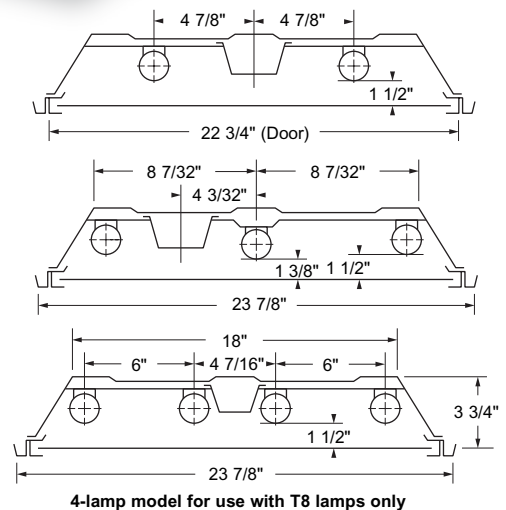

NOTES

Dimensions subject to change without notice.

Diffusers (not included): Prismatic lenses and all types of louvers will easily fit door frame. See separate listing on door specifications.

Finish: White polyester polymer with a minimum of 82% reflectivity.

Catalog No.	Lamps	Voltage	Bulb	Type
LI22-217	2 T8	120V-277V	F17	Plain
LI22-317	3 T8	120V-277V	F17	Plain
LI22-417	4 T8	120V-277V	F17	Plain
LI22-U32	2 T8	120V-277V	U-BEND	Plain
LI22-U32LW	2 T8	120V-277V	U-BEND	Lamp-Whip
LI22-U32LW-DL	2 T8 (750)	120V-277V	U-BEND	Lamp-Whip
LI22-U32LW-EMG	2 T8 (Emergency)	120V-277V	U-BEND	Lamp-Whip
LI22-U32LW-EMG-DL	2 T8 (750) (Emergency)	120V-277V	U-BEND	Lamp-Whip
LI24-232	2 T8	120V-277V	F32	Plain
LI24-232LW	2 T8	120V-277V	F32	Lamp-Whip
LI24-232LW-DL	2 T8 (750)	120V-277V	F32	Lamp-Whip
LI24-332	3 T8	120V-277V	F32	Plain
LI24-332LW	3 T8	120V-277V	F32	Lamp-Whip
LI24-332LW-DL	3 T8 (750)	120V-277V	F32	Lamp-Whip
LI24-432	4 T8 (750)	120V-277V	F32	Plain
LI24-432LW	4 T8 (750)	120V-277V	F32	Lamp-Whip
LI24-432LW-DL	4 T8 (750)	120V-277V	F32	Lamp-Whip
LI24-432LW-EMG	4 T8 (Emergency)	120V-277V	F32	Lamp-Whip
LI24-432LW-DL-EMG	4 T8 (750) (Emergency)	120V-277V	F32	Lamp-Whip