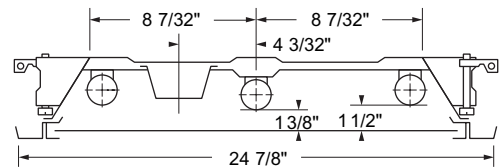

**Joiner:** Connect and aligns ends of housing in continuous runs. Joiner overlaps ends and is mounted by bending tabs.

**Socket Plate:** Snap-in type. Available in 2, 3, 4 and U-lamp. Four-light and U-lamp use the same plate. Sockets are tilted forward to provide positive spring action contact with lamps. Same socket plates fit 2 x 2 and 2 x 4.

**Ballast Cover:** Snaps in without tools for easy installation.

**Access Plate:** Snaps in for simple ballast lead hook-up without removing door or ballast cover.

## NOTES

Dimensions subject to change without notice.

4-lamp model for use with T8 lamps only

**Door Frame:** Available in flush steel. Hinges on end from either side of housing and is secured by a rotary cam latch (sold separately). See separate listing for door specifications.