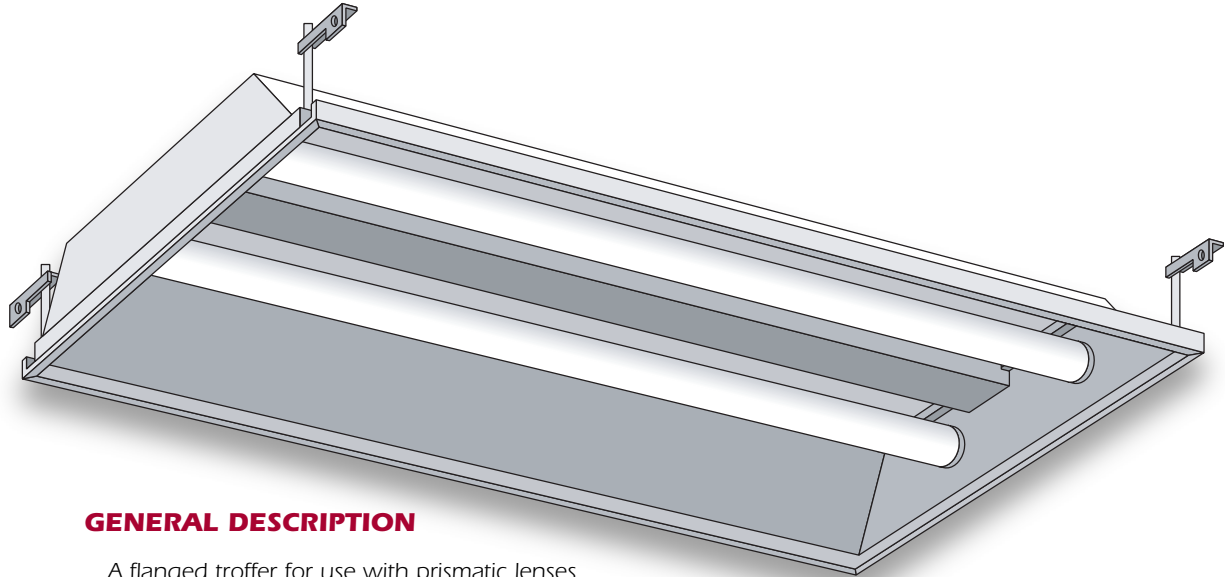

# 2x4 Flange

## GENERAL DESCRIPTION

A flanged troffer for use with prismatic lenses or celled louvers in concealed Z-bar ceilings. The body is the same shape for 2x2 and 2x4.

## SPECIFICATIONS

**Housing:** 3- 3/4" deep. Die-formed standard or 20-gauge steel with rounded side flanges for safe handling. Embossed for maximum rigidity. Four corner tie points for safety wire supports.

**Ends:** Snap into housing and can be additionally secured with a #8" x 3/8" screw or 1/8" pop rivet with 1/2" to 3/16" grip (not included).

**End Trim:** Extends over the ends and snaps into side flanges on housing.