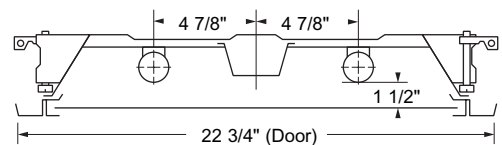

**Ends:** Snap into housing and can be additionally secured with a #8" x 3/8" screw or 1/8" pop rivet with 1/2" to 3/16" grip (not included).

**End Trim:** Extends over the ends and snaps into side flanges on housing.

**Joiner:** Connect and aligns ends of housing in continuous runs. Joiner overlaps ends and is mounted by bending tabs.

**Socket Plate:** Snap-in type. Available in 2, 3, 4 and U-lamp. Four-light and U-lamp use the same plate. Sockets are tilted forward to provide positive spring action contact with lamps. Same socket plates fit 2 x 2 and 2 x 4.

**Ballast Cover:** Snaps in without tools for easy installation.

**Access Plate:** Snaps in for simple ballast lead hook-up without removing door or ballast cover.

## NOTES

Dimensions subject to change without notice.

4-lamp model for use with T8 lamps only

**Door Frame:** Available in flush steel. Hinges on end from either side of housing and is secured by a rotary cam latch (sold separately). See separate listing for door specifications.