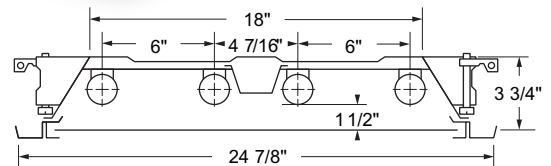

**Ends:** Snap into housing and can be additionally secured with a #8" x 3/8" screw or 1/8" pop rivet with 1/2" to 3/16" grip (not included).

**End Trim:** Extends over the ends and snaps into side flanges on housing.

**Joiner:** Connect and aligns ends of housing in continuous runs. Joiner overlaps ends and is mounted by bending tabs.

**Socket Plate:** Snap-in type. Available in 2, 3, 4 and U-lamp. Four-light and U-lamp use the same plate. Sockets are tilted forward to provide positive spring action contact with lamps. Same socket plates fit 2 x 2 and 2 x 4.

**Ballast Cover:** Snaps in without tools for easy installation.

**Access Plate:** Snaps in for simple ballast lead hook-up without removing door or ballast cover.

## NOTES

Dimensions subject to change without notice.

4-lamp model for use with T8 lamps only

**Door Frame:** Available in flush steel. Hinges on end from either side of housing and is secured by a rotary cam latch (sold separately). See separate listing for door specifications.